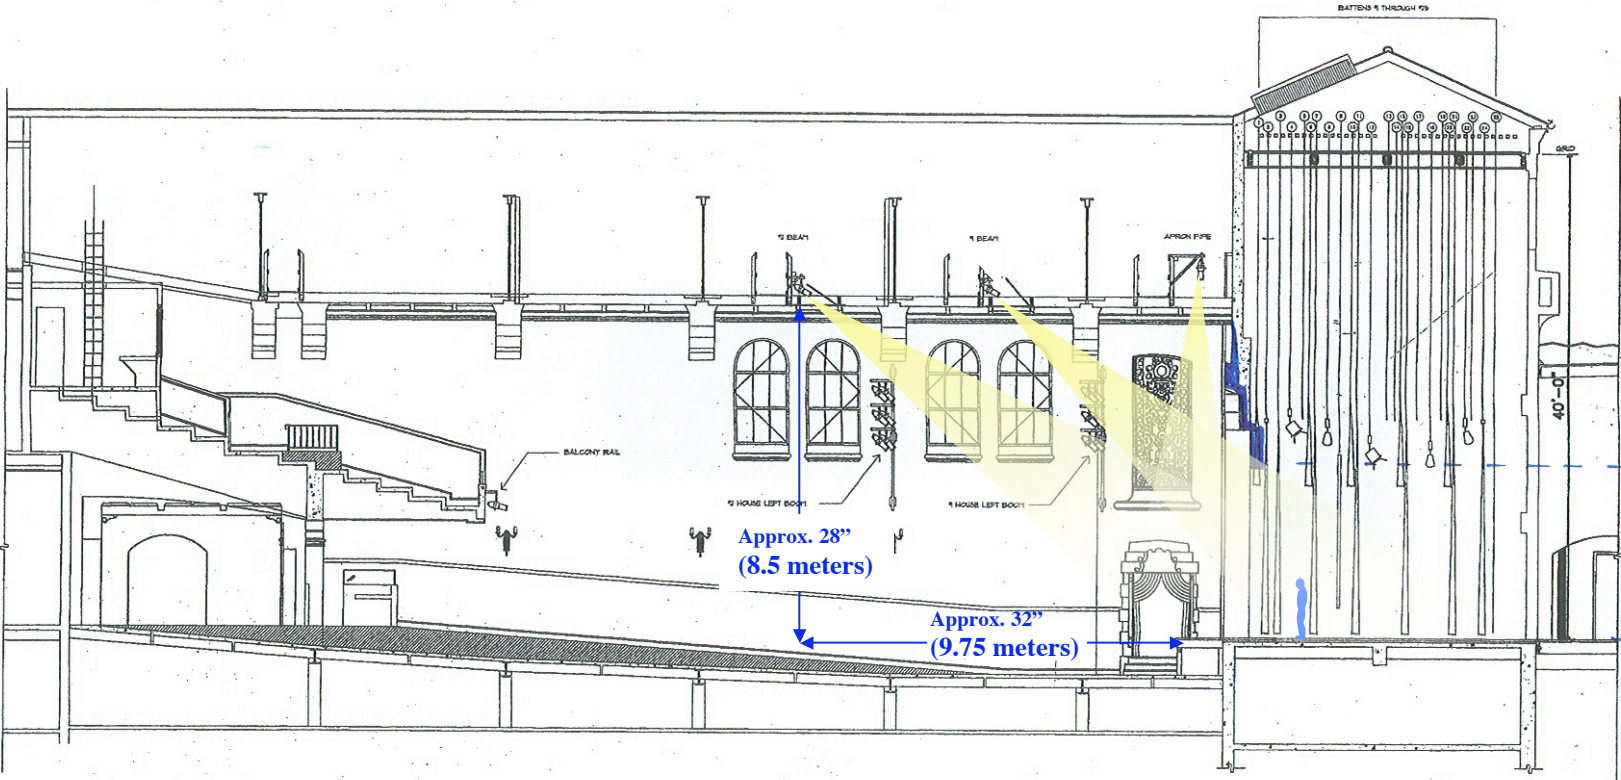

THE MARJORIE LUKE THEATRE

Scale 1/16" = 1'