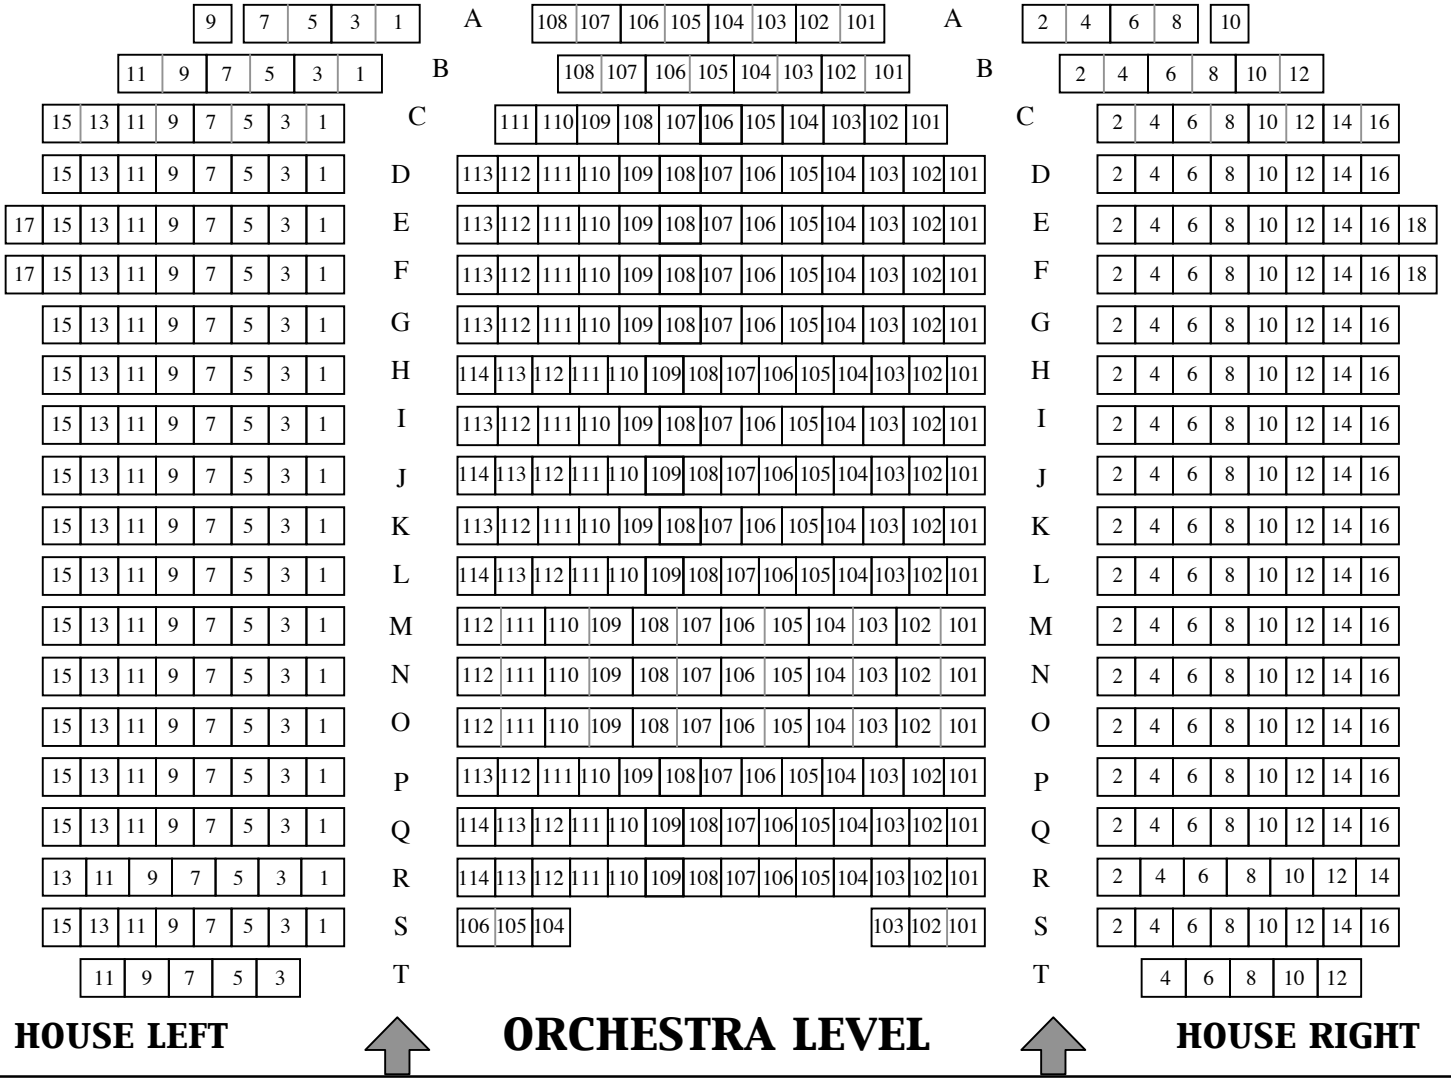

STAGE

THE MARJORIE LUKE THEATRE

STAGE

SEATING CHART

HOUSE LEFT

ORCHESTRA LEVEL

HOUSE RIGHT

BALCONY LEVEL