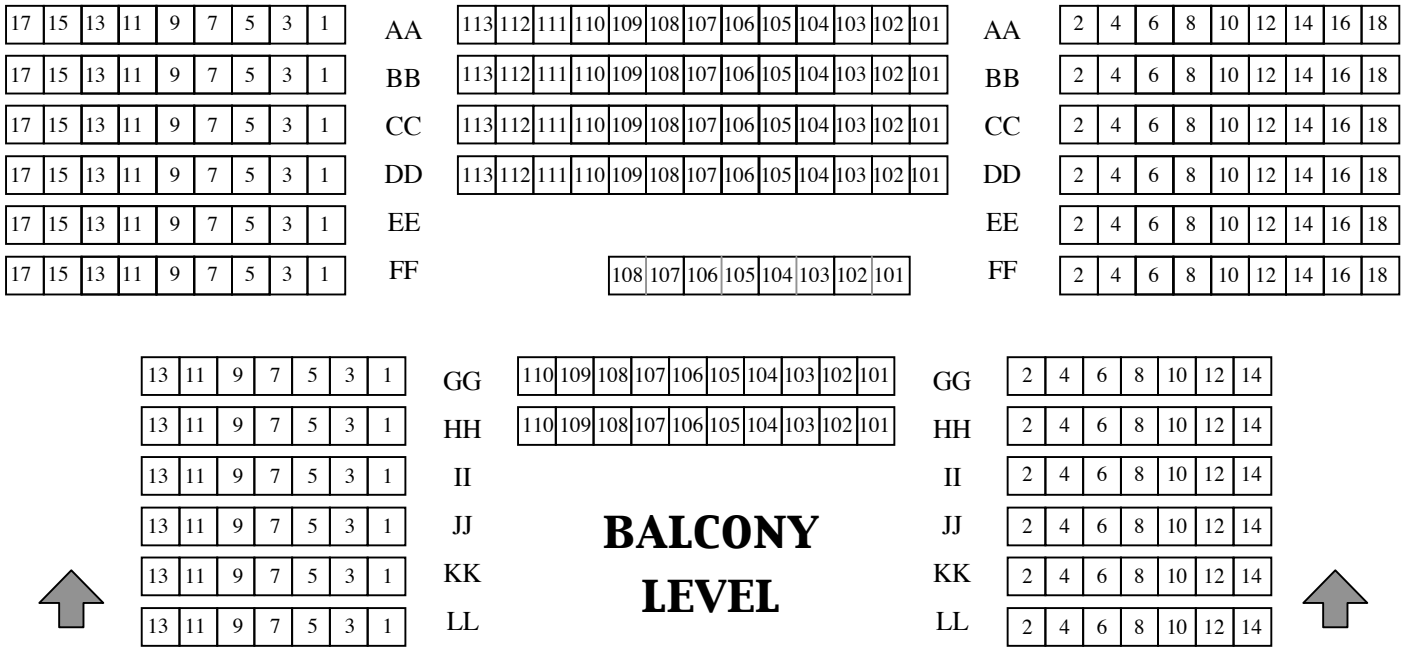

STAGE

THE MARJORIE LUKE THEATRE

STAGE

SEATING CHART

HOUSE LEFT

ORCHESTRA LEVEL

HOUSE RIGHT

BALCONY LEVEL