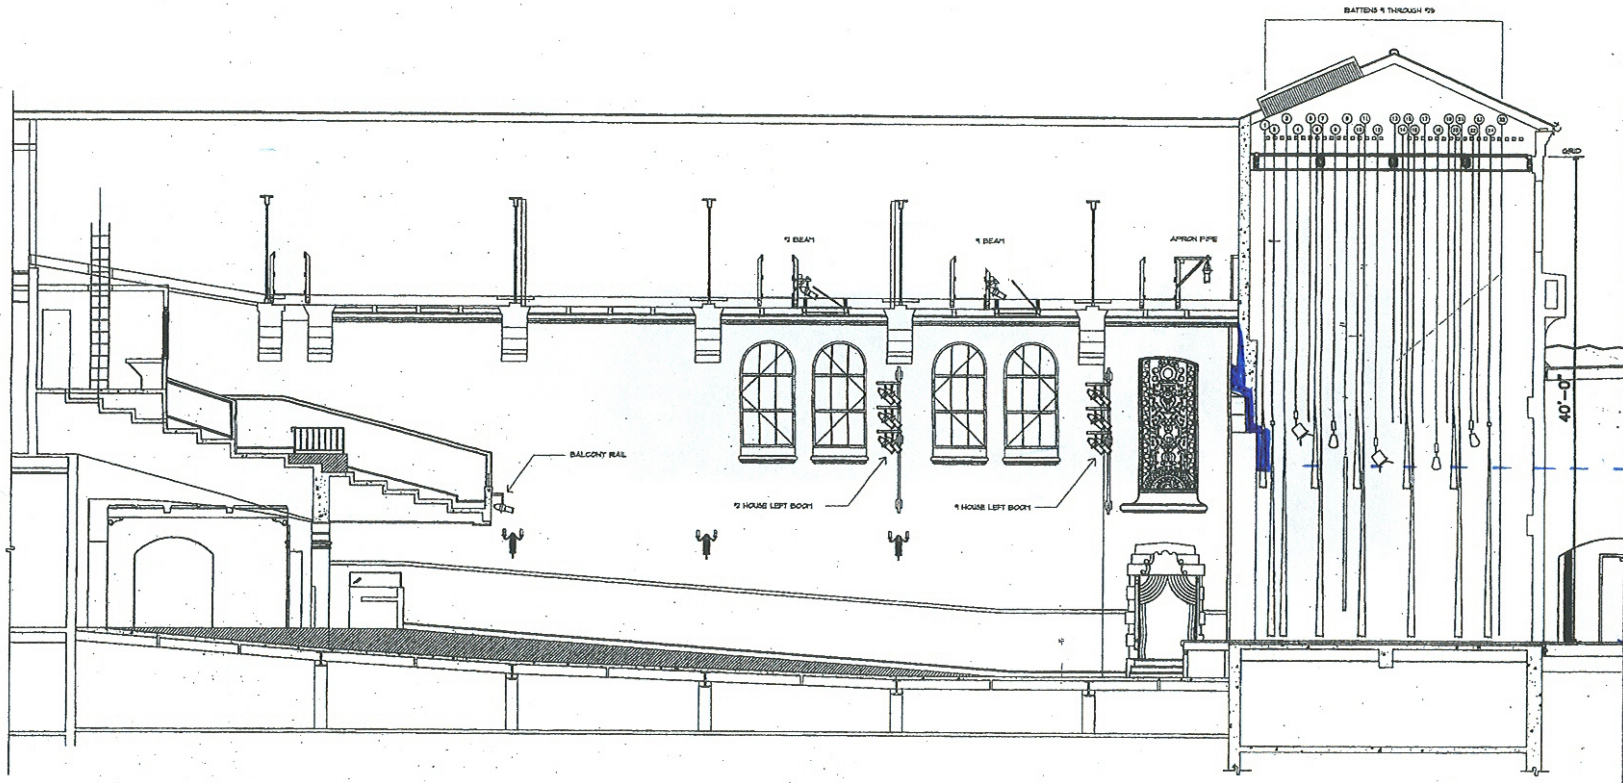

# THE MARJORIE LUKE THEATRE

Scale 1/16" = 1'