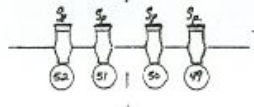

**THE MARJORIE LUKE
THEATRE**

Reparatory Lighting Plot

KEY

- 6" FRESNEL
- 12" ELLIPS
- 24" ELLIPS
- 36" ELLIPS
- 50" ELLIPS
- ▬ STRIP LIGHT

BUNOY BAIL
TWO FEET