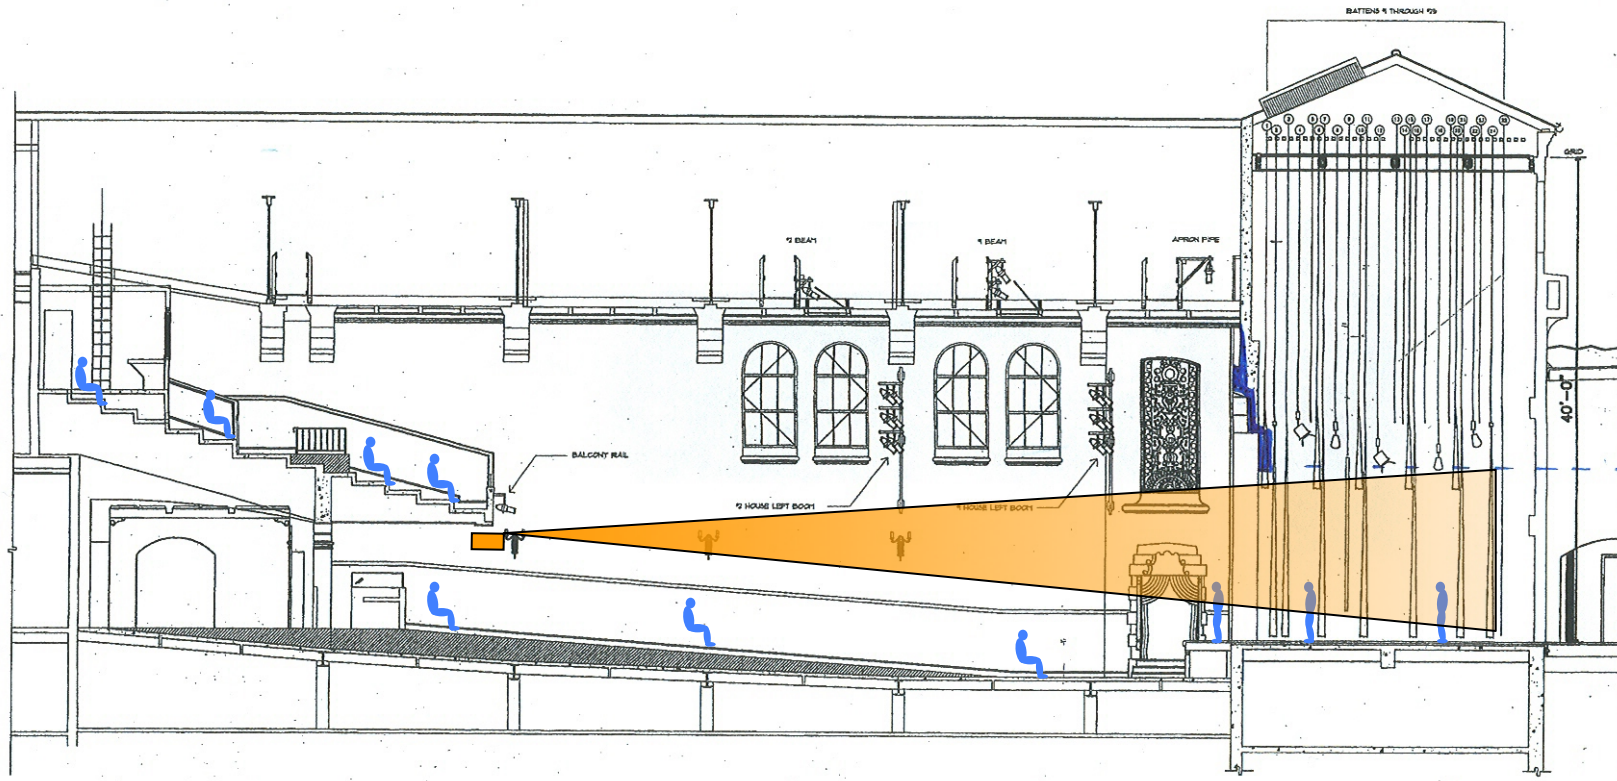

THE MARJORIE LUKE THEATRE

Scale 1/16" = 1'

Our projector